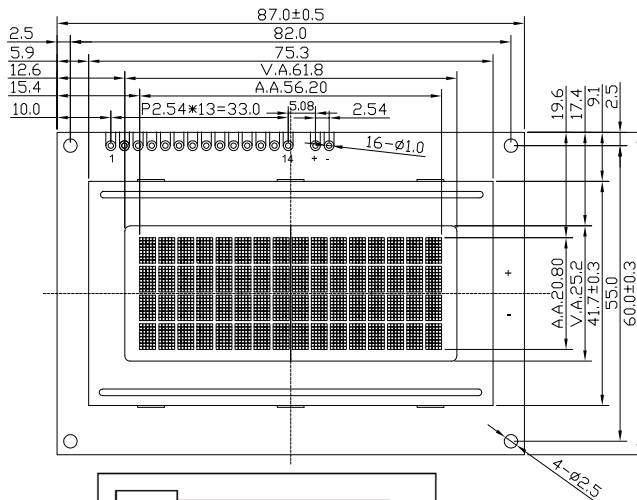

ITEM	T1	T2
BACKLIGHT	9.3	14.2
WITHOUT BL	4.6	9.5

-	BL-
+	BL+
14	DB7
13	DB6
12	DB5
11	DB4
10	DB3
9	DB2
8	DB1
7	DB0
6	E
5	R/W
4	RS
3	V0
2	VDD
1	VSS
PIN	SYMBOL