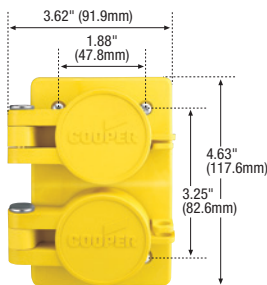

Industrial grade straight blade receptacles

Product description

2-pole, 3-wire grounding
 15A, 125V/AC;
 20A, 125V/AC
 NEMA 5-15R, 5-20R

5-15R

5-20R

AH5362CR

60W47

60W47DPLX

Special use panel-mount industrial single receptacles

Rating		NEMA	Description	Color	Catalog no.	
A	V/AC					
15	125	5-15R	Brown, strap center-center spacing 1.9375" (49.2mm), back & side wire, short strap	B	□ 5284B	

Corrosion resistant premium industrial grade receptacles

Rating		NEMA	Description	Color suffix	Catalog no.	
A	V/AC					
15	125	5-15R	Premium corrosion resistant duplex receptacle, back & side wire	GY, Y	□ AH5262CR__	
20	125	5-20R	Premium corrosion resistant duplex receptacle, back & side wire	GY, Y	□ AH5362CR__	

NOTE: See Complex Environment (Section D) for more information

Accessories for industrial grade NEMA 6-15 & 6-20 receptacles

Description	Catalog no.	
1-Gang, cast aluminum outlet box, 3 hole 0.75" (19.05mm)	□ 1116	