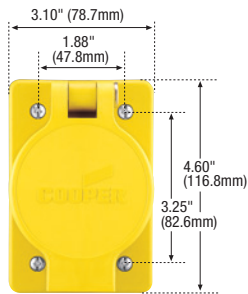

Industrial grade straight blade receptacles

Product description

2-pole, 3-wire grounding
 15A, 125V/AC;
 20A, 125V/AC
 NEMA 5-15R, 5-20R

5-15R

5-20R

AH5362CR

60W47

60W47DPLX

Special use panel-mount industrial single receptacles

Rating		NEMA	Description	Color	Catalog no.	
A	V/AC					
15	125	5-15R	Brown, strap center-center spacing 1.9375" (49.2mm), back & side wire, short strap	B	□ 5284B	

NOTE: See Complex Environment (Section D) for more information

Accessories for industrial grade NEMA 6-15 & 6-20 receptacles

Description	Catalog no.	
1-Gang, cast aluminum outlet box, 3 hole 0.75" (19.05mm)	□ 1116	

1116

Color ordering information:

For ordering devices, include Catalog no. followed by the Color suffix: B (Brown), BK (Black), GY (Gray), Y (Yellow)

Specification information: Panel mount industrial receptacles: A-35, Corrosion resistant premium industrial receptacles: A-39, Watertight receptacles: A-39