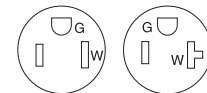

Industrial grade straight blade receptacles

Product description

2-pole, 3-wire grounding
 15A, 125V/AC;
 20A, 125V/AC
 NEMA 5-15R, 5-20R

5-15R

5-20R

AH5362CR

60W47

60W47DPLX