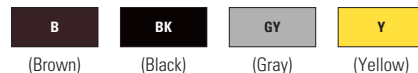

1116

Color ordering information:

For ordering devices, include Catalog no. followed by the Color suffix: B (Brown), BK (Black), GY (Gray), Y (Yellow)

Specification information: Panel mount industrial receptacles: A-35, Corrosion resistant premium industrial receptacles: A-39, Watertight receptacles: A-39