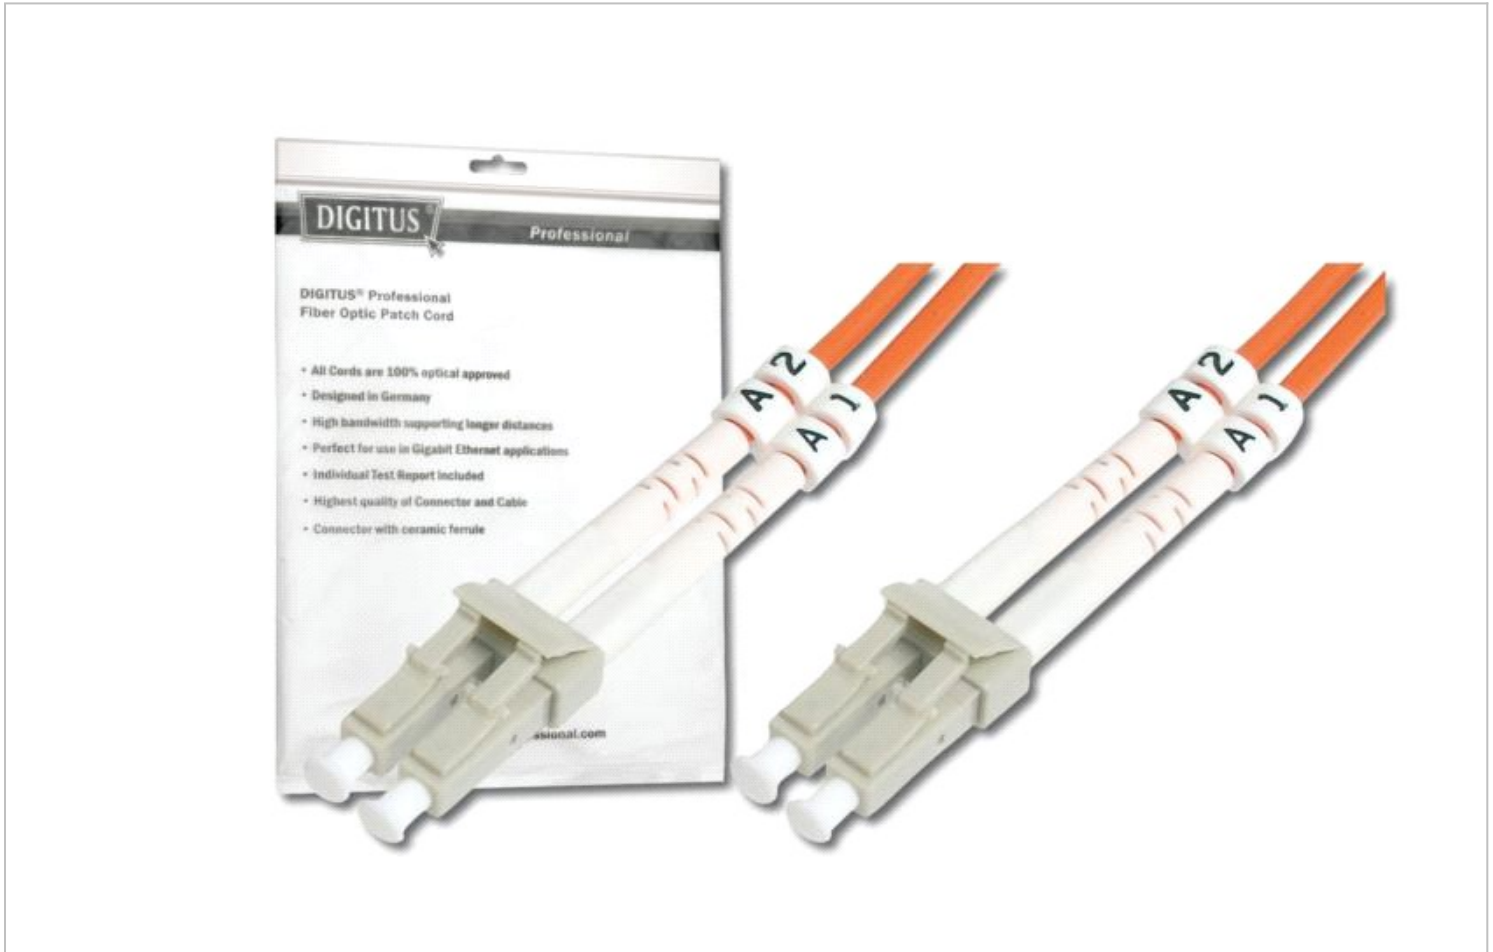

**DIGITUS Fiber Optic Multimode Patch Cord, LC / LC**

DK-2633-01 4016032248798

**Multimode 62.5/125  $\mu$ , Duplex Length 1m**

- Duplex cable
- LSOH
- Connector with ceramic ferrule
- Single packed with test-report
- Cable diameter 3mm
- Connector 1: LC
- Connector 2: LC
- Cable type: I-VH 2G62,5/125 $\mu$
- Fiber class: OM1
- Mode: Multimode
- Color cable: orange
- Boot: single-color
- Fiber diameter: 62,5/125 $\mu$
- Length: 1 m
- Packaging: DIGITUS Polybag

**DIGITUS Fiber Optic Multimode Patch Cord, LC / LC**

DK-2633-01 4016032248798

→ **Logistics**

	Number (pcs)	Weight (kg)	Depth (cm)	Width (cm)	Height (cm)	cm <sup>3</sup>
Packaging Unit Carton	100	4,00	45,50	35,00	31,50	50163,75
Packaging Unit Inside	10	0,40	21,50	38,00	4,00	3268,00
Packaging Unit Single	1	0,04	2,00	20,50	30,50	1250,50
Net single without Packaging	1	0,00	14,50	17,00	1,50	369,75