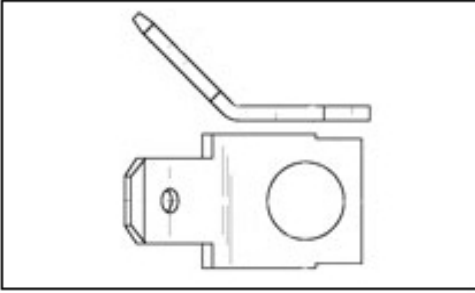

1217050-1 Product Details

Live Product Chat US Only
8:30am - 5pm ET, Mon - Fri

1217050-1

TE Part Number: 1217050-1

Active

[Add to Part List](#)

Quick Disconnect Tabs, Tab Adapters & Tab Caps

[Always EU RoHS/ELV Compliant (Statement of Compliance)](#)

Product Highlights:

- Tab
- Tab Type = Stud Mount
- Connection Type = Single
- Tab Fit = 4.75 x 0.81 mm
- Brass Material

[View all Features](#) | [Find Similar Products](#)

Quick Links

- [Check Pricing & Availability](#)
- [Search for Tooling](#)
- [Product Feature Selector](#)
- [Contact Us About This Product](#)

Documentation & Additional Information

Product Drawings:

- [TAB, FASTON, 4.75 [.187] SERIES](#) (PDF, English)

Catalog Pages/Data Sheets:

- None Available

Product Specifications:

- None Available

Application Specifications:

- None Available

Instruction Sheets:

- None Available

CAD Files: ([CAD Format & Compression Information](#))

- [2D Drawing](#) (DXF, Version B)
- [3D Model](#) (IGES, Version B)
- [3D Model](#) (STEP, Version B)

Additional Information:

- [Product Line Information](#)

Related Products:

- [Tooling](#)

[List all Documents](#)

Product Features (Please use the Product Drawing for all design activity)

Product Type Features:

- [Product Type](#) = Tab
- Connection Type = Single
- [Tab Fit (mm [in])](#) = 4.75 x 0.81 [.187 x .032]
- [Material](#) = Brass
- [Finish](#) = Tin
- [Mount Angle](#) = 45°
- Insulation Support = Without
- [Stud Diameter (mm [in])](#) = 5.05 [0.199]
- CSA Certified = Yes
- Comment = Hole in Tab

Electrical Characteristics:

- [Dimple](#) = Without

Body Related Features:

- [Tab Type](#) = Stud Mount
- Stud Hole = With
- UL Rating = Recognized

Industry Standards:

- [RoHS/ELV Compliance](#) = RoHS compliant, ELV compliant
- [Lead Free Solder Processes](#) = Not relevant for lead free process
- RoHS/ELV Compliance History = Always was RoHS compliant

Packaging Related Features:

- [Packaging Method](#) = Loose Piece

Other:

- Brand = AMP

[Provide Website Feedback](#) | [Need Help?](#)