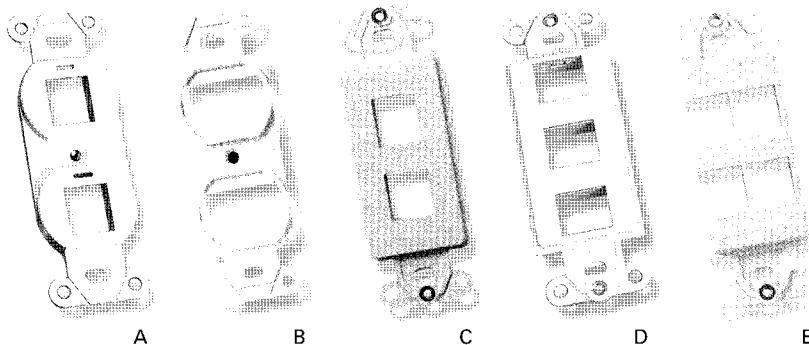

Mounting Straps and Faceplates

Mounting Straps

Description		Figure	Part Number
Duplex Mounting Strap	2-Port	A	1116618-X
	4-Port	B	1339120-X
Decorator Mounting Strap	2-Port	C	1479784-X
	3-Port	D	1116616-X
	4-Port	E	1479504-X

X denotes color: -1 = Almond, -2 = Black, -3 = White, -4 = Gray, 1--1 = Electrical Ivory
 NOTE: Highlighted part numbers are routinely stocked for shortest lead times.

Product Facts

- :: 2- and 3-Port Mounting Straps accept all 110Connect Jacks, SL Series Jacks, MT-RJ Outlet Jacks, and SL Series Multimedia Inserts
- :: 4-Port Mounting Straps accept unshielded SL Series Jacks, MT-RJ Outlet Jacks and SL Series Multimedia Inserts
- :: Duplex Mounting Straps fit standard duplex electrical faceplates
- :: Decorator Mounting Straps fit standard decorator electrical faceplates
- :: Allow easy mounting of communications outlets in power poles and floor pedestals
- :: Accommodate icons for port identification (see page 283)

Faceplates for Mounting Straps

Description		Figure	Part Number
Decorator Faceplate	Single Gang	A	1479159-X
	Double Gang	B	1479625-X
Duplex Faceplate	Single Gang	C	1479160-X

X denotes color: -1 = Almond, -2 = Black, -3 = White, -4 = Gray, 1--1 = Electrical Ivory
 NOTE: Highlighted part numbers are routinely stocked for shortest lead times.

Product Facts

- :: Duplex Faceplates accept 2- and 4-Port Duplex Mounting Straps
- :: Decorator Faceplates accept 2-, 3- and 4-Port Decorator Mounting Straps