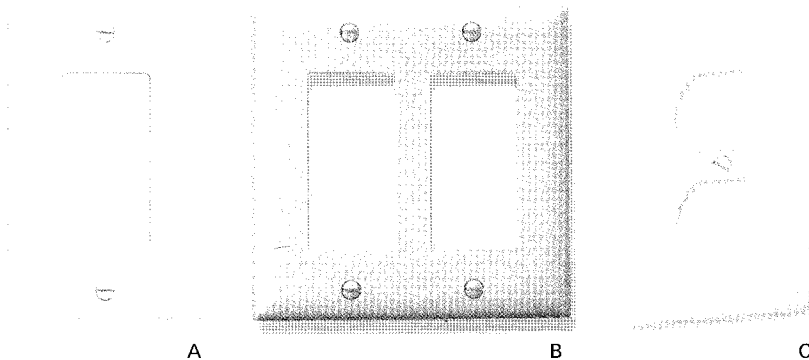

Mounting Straps and Faceplates

Mounting Straps

Description		Figure	Part Number
Duplex Mounting Strap	2-Port	A	1116618-X
	4-Port	B	1339120-X
Decorator Mounting Strap	2-Port	C	1479784-X
	3-Port	D	1116616-X
	4-Port	E	1479504-X

X denotes color: -1 = Almond, -2 = Black, -3 = White, -4 = Gray, 1--1 = Electrical Ivory
 NOTE: Highlighted part numbers are routinely stocked for shortest lead times.

Product Facts

- :: 2- and 3-Port Mounting Straps accept all 110Connect Jacks, SL Series Jacks, MT-RJ Outlet Jacks, and SL Series Multimedia Inserts
- :: 4-Port Mounting Straps accept unshielded SL Series Jacks, MT-RJ Outlet Jacks and SL Series Multimedia Inserts
- :: Duplex Mounting Straps fit standard duplex electrical faceplates
- :: Decorator Mounting Straps fit standard decorator electrical faceplates
- :: Allow easy mounting of communications outlets in power poles and floor pedestals
- :: Accommodate icons for port identification (see page 283)

Faceplates for Mounting Straps

Description		Figure	Part Number
Decorator Faceplate	Single Gang	A	1479159-X
	Double Gang	B	1479625-X
Duplex Faceplate	Single Gang	C	1479160-X

X denotes color: -1 = Almond, -2 = Black, -3 = White, -4 = Gray, 1--1 = Electrical Ivory
 NOTE: Highlighted part numbers are routinely stocked for shortest lead times.