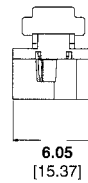

CHAMP System 5 Connectors (Continued)

Plugs

Material and Finish

Housing — Red thermoplastic

Terminals — Selectively plated gold over nickel plated high strength copper alloy

Description	Dim A	Dim B	Dim C	Part No.
24 AWG Solid Wire	3.280 83.32	2.946 74.83	.690 17.53	1-558693-1

120° Strain Relief

Material and Finish

Housing — Light almond thermoplastic

Cable Diameter Range	Part Number
.350-.680 8.89-17.27	569336-1

CHAMP .085 Centerline
Miniature Ribbon Connector Systems