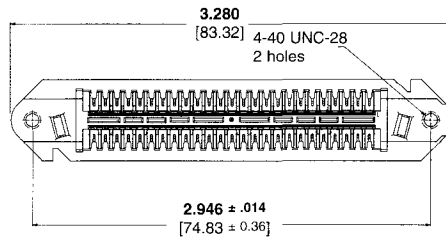

CHAMP System 5 Connectors (Continued)

Plugs

Material and Finish

Housing — Red thermoplastic

Terminals — Selectively plated gold over nickel plated high strength copper alloy

Description	Dim A	Dim B	Dim C	Part No.
24 AWG Solid Wire	3.280 83.32	2.946 74.83	.690 17.53	1-558693-1

120° Strain Relief

Material and Finish

Housing — Light almond thermoplastic

Cable Diameter Range	Part Number
.350-.680 8.89-17.27	569336-1

CHAMP .085 Centerline
Miniature Ribbon Connector Systems