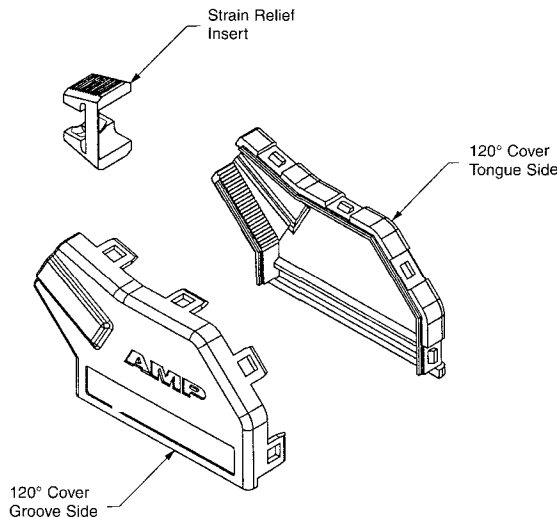

CHAMP System 5 Connectors (Continued)

Plugs

Material and Finish

Housing — Red thermoplastic

Terminals — Selectively plated gold over nickel plated high strength copper alloy

Description	Dim A	Dim B	Dim C	Part No.
24 AWG Solid Wire	3.280 83.32	2.946 74.83	.690 17.53	1-558693-1

120° Strain Relief

Material and Finish

Housing — Light almond thermoplastic

Cable Diameter Range	Part Number
.350-.680 8.89-17.27	569336-1

CHAMP .085 Centerline
Miniature Ribbon Connector Systems