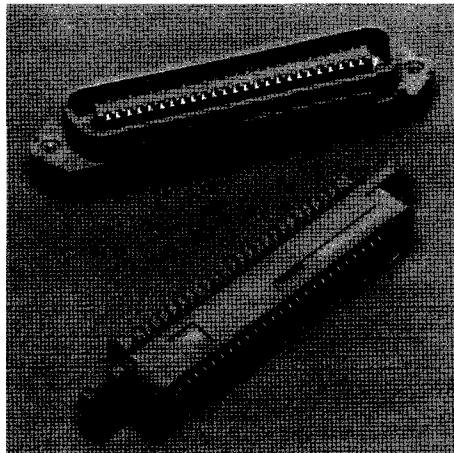

CHAMP System 5 Connectors (Continued)

Plugs

Material and Finish

Housing — Red thermoplastic

Terminals — Selectively plated gold over nickel plated high strength copper alloy

Description	Dim A	Dim B	Dim C	Part No.
24 AWG Solid Wire	3.280 83.32	2.946 74.83	.690 17.53	1-558693-1

120° Strain Relief

Material and Finish

Housing — Light almond thermoplastic

Cable Diameter Range	Part Number
.350-.680 8.89-17.27	569336-1

CHAMP .085 Centerline
Miniature Ribbon Connector Systems