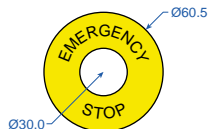

Padlock

For mushroom actuator:
For projecting actuator:

Type No.: PAM
Type No.: PAP

Type
LP41

Lenses and Replacement Boots

Color	Trans/White	Green	Red	Amber	Blue	Clear	Yellow
Lenses for pilot lights	PLL1	PLL3	PLL4	PLL5	PLL6	PLL7	PLL8
Lenses for illuminated actuators	ALL1	ALL3	ALL4	ALL5	ALL6	ALL7	ALL8