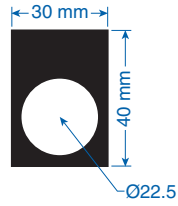

# 22mm Push Button Accessories

**EMERGENCY STOP**  
LP41 / 2LP41 (only)  
Legend plate Ø 60mm  
yellow with black text.  
*Not to be used with  
thermoplastic enclosures.*

*Metal legend plates are engraved on both sides, one side in horizontal and the other side in a vertical orientation.*

## English

Title	Cat No.	Title	Cat No.
AUTO	2LP09	OFF - ON	2LP46
AUTO HAND	2LP32	ON	2LP15
AUTO - MAN	2LP43	ON OFF	2LP30
B PHASE	2LP27	OPEN	2LP07
Blank Aluminum	2LP40	OVER	2LP74
BOTTOM HEAT	2LP101	OXY - ATM - AUTO	2LP58
CLEAR	2LP51	OXY - AUTO - ATM	2LP57
CLOSE	2LP08	POSITION , A B	2LP48
CLUTCH ON/OFF	2LP73	POWER ON	2LP20
Cycle Stop	2LP55	PUSHER CYCLE	2LP104
DOWN	2LP06	R PHASE	2LP25
EMERGENCY STOP	2LP41	RAISE - LOWER	2LP44
Emergency Stop (black)	2LP56	READY	2LP49
Emergency Stop (red)	2LP66	REMOTE	2LP22
FAST	2LP12	RESET	2LP13
FAULT	2LP107	RESET/MANUAL/AUTO	2LP103
FILM FEED	2LP105	REV FWD	2LP31
FOR-OFF-REV	2LP42	REV - OFF - FWD	2LP59
FORWARD	2LP03	REVERSE	2LP04
FWD - REV	2LP47	RIGHT	2LP17
HAND	2LP10	RUN	2LP24
HAND O AUTO	2LP36	SHEAR	2LP70
HOLD	2LP50	SIDE HEAT	2LP102
I II	2LP34	SLOW	2LP11
I O II	2LP39	SLOW OFF FAST	2LP37
INCH	2LP14	START	2LP01
INFEED	2LP72	START STOP	2LP28
INFEED ON/OFF	2LP71	STOP	2LP02
JOG	2LP69	TEST	2LP23
JOG - RUN	2LP45	TRIP	2LP19
KNIFE CYCLE	2LP106	UNDERLOAD	2LP108
LEFT	2LP18	UP	2LP05
LOCAL	2LP21	UP DOWN	2LP29
LOCAL REMOTE	2LP33	UP OFF DOWN	2LP38
MAN O AUTO	2LP36	Y PHASE	2LP26
O I	2LP35		
OFF	2LP16	Temporary for Custom Imprint	2LPXX