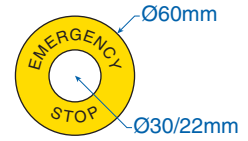

# 22mm Push Button Accessories

**EMERGENCY STOP**  
LP41 / 2LP41 (only)  
Legend plate Ø 60mm  
yellow with black text.  
*Not to be used with  
thermoplastic enclosures.*

*Metal legend plates are engraved on both sides, one side in horizontal and the other side in a vertical orientation.*

## English

Title	Cat No.	Title	Cat No.
AUTO	2LP09	OFF - ON	2LP46
AUTO HAND	2LP32	ON	2LP15
AUTO - MAN	2LP43	ON OFF	2LP30
B PHASE	2LP27	OPEN	2LP07
Blank Aluminum	2LP40	OVER	2LP74
BOTTOM HEAT	2LP101	OXY - ATM - AUTO	2LP58
CLEAR	2LP51	OXY - AUTO - ATM	2LP57
CLOSE	2LP08	POSITION , A B	2LP48
CLUTCH ON/OFF	2LP73	POWER ON	2LP20
Cycle Stop	2LP55	PUSHER CYCLE	2LP104
DOWN	2LP06	R PHASE	2LP25
EMERGENCY STOP	2LP41	RAISE - LOWER	2LP44
Emergency Stop (black)	2LP56	READY	2LP49
Emergency Stop (red)	2LP66	REMOTE	2LP22
FAST	2LP12	RESET	2LP13
FAULT	2LP107	RESET/MANUAL/AUTO	2LP103
FILM FEED	2LP105	REV FWD	2LP31
FOR-OFF-REV	2LP42	REV - OFF - FWD	2LP59
FORWARD	2LP03	REVERSE	2LP04
FWD - REV	2LP47	RIGHT	2LP17
HAND	2LP10	RUN	2LP24
HAND O AUTO	2LP36	SHEAR	2LP70
HOLD	2LP50	SIDE HEAT	2LP102
I II	2LP34	SLOW	2LP11
I O II	2LP39	SLOW OFF FAST	2LP37
INCH	2LP14	START	2LP01
INFEED	2LP72	START STOP	2LP28
INFEED ON/OFF	2LP71	STOP	2LP02
JOG	2LP69	TEST	2LP23
JOG - RUN	2LP45	TRIP	2LP19
KNIFE CYCLE	2LP106	UNDERLOAD	2LP108
LEFT	2LP18	UP	2LP05
LOCAL	2LP21	UP DOWN	2LP29
LOCAL REMOTE	2LP33	UP OFF DOWN	2LP38
MAN O AUTO	2LP36	Y PHASE	2LP26
O I	2LP35		
OFF	2LP16	Temporary for Custom Imprint	2LPXX