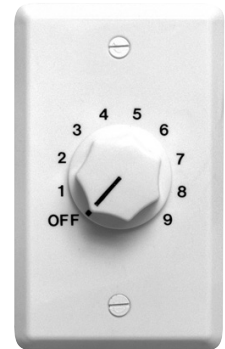

WAT10	10W volume control, silver and black
WAT10W	10W volume control, white
WAT50	50W volume control, silver and black
WAT50W	50W volume control, white

Features

The WAT series of wall-mount volume controls offer several options to allow local management of the volume of 70 or 25V speakers. These volume controls come in either a 10W or a 50W model, and have the option of a silver plate with a black knob or a white plate with a white knob.

- 9 volume steps plus off position
- Fit in a standard single gang, high cube junction box
- Set screw wire connection
- Accepts up to 12 gauge wire
- Mono sound
- Either stainless steel or white plastic plate with plastic knob.
- Dimensions: 2 ¼" (W) x 4 ½" (H) x 1 ⅝" (D)

Specifications

Part Number	Sound	Wattage	Output	Plate / Knob Color
WAT10	Mono	10	70/25V	Silver / Black
WAT10W	Mono	10	70/25V	White / White
WAT50	Mono	50	70/25V	Silver / Black
WAT50W	Mono	50	70/25V	White / White