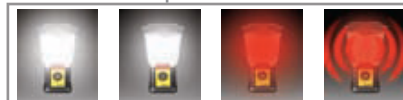

Area Light Energy Saving Mode (25% or 80%) Solid Red Signal Light Red Emergency Flasher

C7040CP 8-LED Mini Area Lantern

17 LUMENS	30 HOURS	4x AA	5.75 INCHES
Light Output	Runtime	Battery	Length

- 8 high quality LEDs
- Push button on/off
- Protective cage shields plastic globe
- Durable casing
- Batteries not included

Area Light Hi (7 LEDs) or Low (4 LEDs) Solid Red Signal Light Red Emergency Flasher

C7044CP Emergency Stretch Light

15 LUMENS	40 HOURS	4x AAA	4.5 INCHES
Light Output	Runtime	Battery	Length

- 6 high quality LEDs; 4 white, 2 red
- Push button on/off
- Includes lanyard
- Open, use as an area light
- High quality LED
- Weatherproof, corrosion resistant rubber and polymer casing
- Batteries not included
- Closed, use as a handheld flashlight

Area Light Solid Red Signal Light Red Emergency Flasher

CE7124HGB Emergency Area Light

Up to 125 LUMENS	100 HOURS	4x D
Light Output	Runtime	Battery

- Smart Dial Switch System
- Battery life indicator
- Modes:
 - Hi bright white
 - VLT –Variable Light Output (5%-100%)
 - Red LED Flashing
 - Red LED Solid
- Batteries not included

Full Power Emergency AreaLight Low Power Area Light Solid Red Signal Light Red Emergency Flasher

TT8604CP L4 Focus Beam Flashlight

295ft	25	26	3xAAA	5.25
Beam Distance	LUMENS	HOURS	Battery	LENGTH

Rear Power Switch