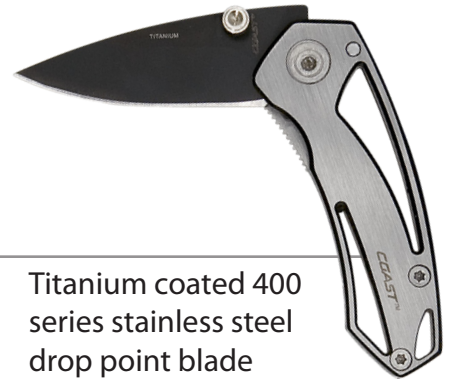

C53BCP (black)
C53RCP (red)
3-in-1 Tool

- 400 series stainless steel drop point blade
- Zytel™ handle
- Large nail nick for one-handed opening
- Includes LED light, bottle cap lifter
- Liner lock
- 3 inches closed
- 4 inches overall

Distributed By:

EL66-08

C07CP
Skeleton Folder

- Titanium coated 400 series stainless steel spear point blade
- Powder coated handle
- Thumb stud for easy one-handed opening
- 4.25 in. closed
- 7 in. overall
- Belt clip
- Liner lock

C12CP
Folder

- Titanium coated 400 series stainless steel clip point blade
- Incised design handle
- Thumb stud for one-handed opening
- 4.5 in. closed
- 7.75 in. overall
- Belt clip
- Liner lock

C21CP
Z Frame Small

- Titanium coated 400 series stainless steel drop point blade
- Brushed steel open-frame handles
- Thumb stud for easy one-handed opening
- 2.5 in. closed
- 4.375 in. overall
- Liner lock

C22CP
Z Frame Large