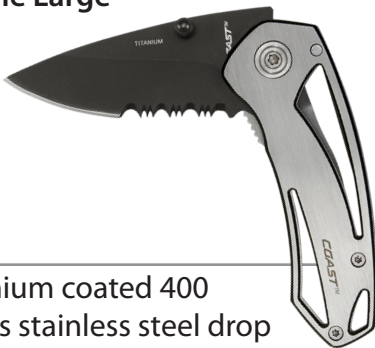

Distributed By:

EL66-08

C07CP
Skeleton Folder

- Titanium coated 400 series stainless steel spear point blade
- Powder coated handle
- Thumb stud for easy one-handed opening
- 4.25 in. closed
- 7 in. overall
- Belt clip
- Liner lock

C12CP
Folder

- Titanium coated 400 series stainless steel clip point blade
- Incised design handle
- Thumb stud for one-handed opening
- 4.5 in. closed
- 7.75 in. overall
- Belt clip
- Liner lock

C21CP
Z Frame Small

- Titanium coated 400 series stainless steel drop point blade
- Brushed steel open-frame handles
- Thumb stud for easy one-handed opening
- 2.5 in. closed
- 4.375 in. overall
- Liner lock

C22CP
Z Frame Large

- Titanium coated 400 series stainless steel drop point blade w/partial serration
- Brushed steel open-frame handles
- 3.5 in closed
- 6 in. overall
- Belt clip
- Liner lock

C7401CP
LED Carabiner

- 400 series stainless steel drop point blade
- Zytel handle
- Thumb stud for easy one-handed opening
- Includes LED light (2 CR1220 incl.) & Carabiner clip
- 2.5 in. blade
- Liner lock