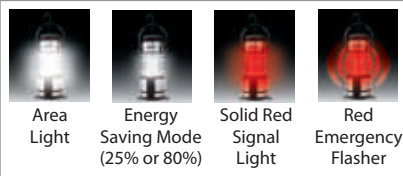

New Products 2011

C7050CP 24-LED Area/Emergency Lantern

60 LUMENS	50 HOURS	4x C	7.5 INCHES
Light Output	Runtime	Battery	Length

- 24 high quality LEDs
- Push button on/off
- Metal cage protects plastic globe
- Durable casing
- Built-in hanger
- Batteries not included

Area Light Energy Saving Mode (25% or 80%) Solid Red Signal Light Red Emergency Flasher

C7040CP 8-LED Mini Area Lantern

17 LUMENS	30 HOURS	4x AA	5.75 INCHES
Light Output	Runtime	Battery	Length

- 8 high quality LEDs
- Push button on/off
- Protective cage shields plastic globe
- Durable casing
- Batteries not included

Area Light Hi (7 LEDs) or Low (4 LEDs) Solid Red Signal Light Red Emergency Flasher

C7044CP Emergency Stretch Light

15 LUMENS	40 HOURS	4x AAA	4.5 INCHES
Light Output	Runtime	Battery	Length

- 6 high quality LEDs; 4 white, 2 red
- Push button on/off
- Includes lanyard
- Open, use as an area light
- High quality LED
- Weatherproof, corrosion resistant rubber and polymer casing
- Batteries not included
- Closed, use as a handheld flashlight

Area Light Solid Red Signal Light Red Emergency Flasher

CE7124HGB Emergency Area Light

Up to 125 LUMENS	100 HOURS	4x D
Light Output	Runtime	Battery

- Smart Dial Switch System
- Battery life indicator
- Modes:
 - Hi bright white
 - VLT –Variable Light Output (5%-100%)
 - Red LED Flashing
 - Red LED Solid
- Batteries not included