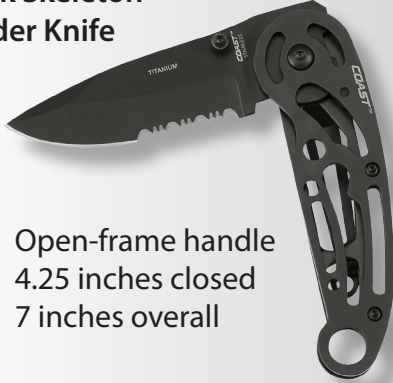

C07BCP
Black Skeleton
Folder Knife

- Open-frame handle
- 4.25 inches closed
- 7 inches overall