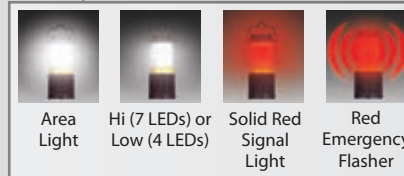

New Products 2010

C7050CP 24-LED Area/Emergency Lantern

60 LUMENS	50 HOURS	4x C	7.5 INCHES
Light Output	Runtime	Battery	Length

- 24 high quality LEDs
- Push button on/off
- Metal cage protects plastic globe
- Durable casing
- Built-in hanger
- Batteries not included

Area Light Energy Saving Mode (25% or 80%) Solid Red Signal Light Red Emergency Flasher

C7040CP 8-LED Mini Area Lantern

17 LUMENS	30 HOURS	4x AA	5.75 INCHES
Light Output	Runtime	Battery	Length

- 8 high quality LEDs
- Push button on/off
- Protective cage shields plastic globe
- Durable casing
- Batteries not included

Area Light Hi (7 LEDs) or Low (4 LEDs) Solid Red Signal Light Red Emergency Flasher

C7044CP Emergency Stretch Light

15 LUMENS	40 HOURS	4x AAA	4.5 INCHES
Light Output	Runtime	Battery	Length

- 6 high quality LEDs; 4 white, 2 red
- Push button on/off
- Includes lanyard
- Open, use as an area light
- High quality LED
- Weatherproof, corrosion resistant rubber and polymer casing
- Batteries not included
- Closed, use as a handheld flashlight

Area Light Solid Red Signal Light Red Emergency Flasher

CE7124HGB 3D Emergency Area Light

Up to 125 LUMENS	100 HOURS	4x D
Light Output	Runtime	Battery

- Smart Dial Switch System
- Battery life indicator
- Modes:
 - Hi bright white
 - VLT –Variable Light Output (5%-100%)
 - Red LED Flashing
 - Red LED Solid
- Batteries not included