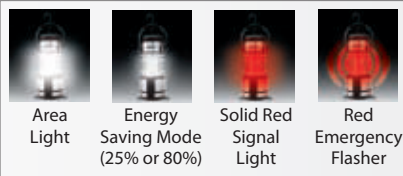

New Products 2010

C7050CP 24-LED Area/Emergency Lantern

60 LUMENS	50 HOURS	4x C	7.5 INCHES
Light Output	Runtime	Battery	Length

- 24 high quality LEDs
- Push button on/off
- Metal cage protects plastic globe
- Durable casing
- Built-in hanger
- Batteries not included

Area Light Energy Saving Mode (25% or 80%) Solid Red Signal Light Red Emergency Flasher

C7040CP 8-LED Mini Area Lantern

17 LUMENS	30 HOURS	4x AA	5.75 INCHES
Light Output	Runtime	Battery	Length

- 8 high quality LEDs
- Push button on/off
- Protective cage shields plastic globe
- Durable casing
- Batteries not included

Area Light Hi (7 LEDs) or Low (4 LEDs) Solid Red Signal Light Red Emergency Flasher

C7044CP Emergency Stretch Light

15 LUMENS	40 HOURS	4x AAA	4.5 INCHES
Light Output	Runtime	Battery	Length

- 6 high quality LEDs; 4 white, 2 red
- Push button on/off
- Includes lanyard
- Open, use as an area light
- High quality LED
- Weatherproof, corrosion resistant rubber and polymer casing
- Batteries not included
- Closed, use as a handheld flashlight

Area Light Solid Red Signal Light Red Emergency Flasher

CE7124HGB 3D Emergency Area Light

Up to 125 LUMENS	100 HOURS	4x D
Light Output	Runtime	Battery

- Smart Dial Switch System
- Battery life indicator
- Modes:
 - Hi bright white
 - VLT –Variable Light Output (5%-100%)
 - Red LED Flashing
 - Red LED Solid
- Batteries not included