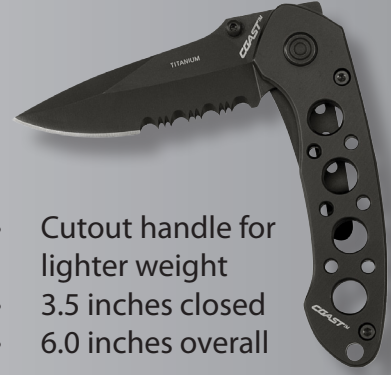

C5799CP (Also available in black titanium coated.
LED Pocket Pliers™ Version C5799BCP)

- Built in LED light (click for constant on)
- 440C stainless steel construction
- Sure grip rubber handle inlays
- Spring loaded pliers head for easy one-handed operation
- Includes LED light in handle, pliers, wire cutter, main knife blade, file blade with wire stripper, flathead screwdriver, awl, small flathead screwdriver, can opener with screwdriver tip, Phillips screwdriver, bottle opener with flathead screwdriver and wire stripper, saw blade, scissors
- Light takes two (2) CR1220 batteries
- 4 inches closed

C07BCP
Black Skeleton
Folder Knife

- Open-frame handle
- 4.25 inches closed
- 7 inches overall

C22BCP
Black Z-Frame Knife

- Open-frame handle
- 3.5 inches closed
- 5.87 inches overall

C20136MBCP
Black X Frame Knife

- Cutout handle for lighter weight
- 3.5 inches closed
- 6.0 inches overall

- Titanium coated 440C stainless steel drop point blade with partial serration
- Open-frame handle
- Thumb stud for one-handed opening
- Belt clip
- Liner lock