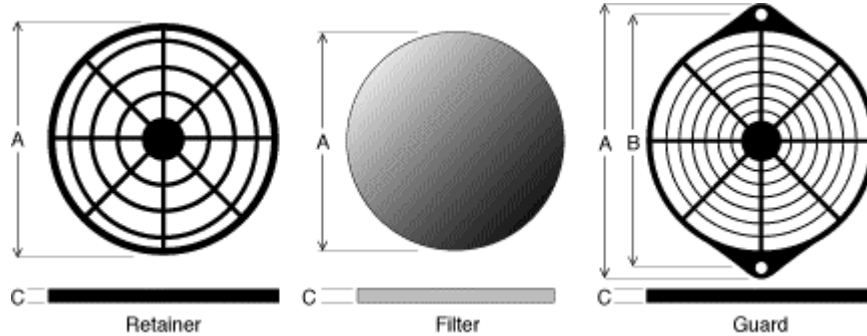

162mm. Filter Assemblies

FITS FAN SIZE 6.77" (172MM.)

PART NUMBER	DESCRIPTION	A	B	C
SC162-P15/45	Retainer, Filter, Guard 45PPI	7.06" 179.3mm	6.38" 162.0mm	0.31" 7.9mm
SC162-P15/60	Retainer, Filter, Guard 60PPI	7.06" 179.3mm	6.38" 162.0mm	0.31" 7.9mm
SC162-P10	Guard	7.06" 179.3mm	6.38" 162.0mm	0.31" 7.9mm
SC162-P05	Retainer	5.98" 151.9mm	—	0.18" 4.6mm
SC162-M	Filter Media - 45, & 60PPI	5.93" 150.6mm	—	0.12" 3.0mm