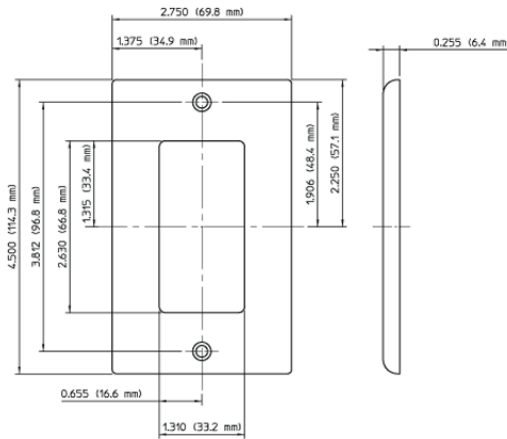

SPECIFICATION SUBMITTAL

JOB NAME:	CATALOG NUMBERS:	
____	____	____
JOB NUMBER:	____	____