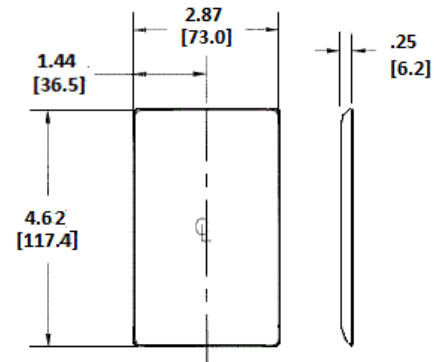

Wallplates Single Receptacle Wallplates

HUBBELL

Features

- Reinforcement ribs for extra strength
- Captive screw feature holds mounting screw in place
- High-impact, self-extinguishing nylon material
- 1-Single 1.40 in. (35.6) Diameter Opening

Ordering Information

Description	Color	Catalog Number	UPC
1-Gang, 1-Single Receptacle Opening, 1.40" (35.6) Dia. Hole	Ivory	NP7I	883778103520

Listings

UL Listed
CSA Certified

Specifications

Plate Material	Nylon
Plate Type	Wall Plate
Plate Openings	Single Receptacle
Mounting Screws	Steel painted, slotted head
Appearance	Smooth

Online Resources

Customer Use Drawing
eCatalog

Dimensions in Inches (mm)

Hubbell Wiring Device-Kellems • Hubbell Incorporated (Delaware) • 40 Waterview Drive • Shelton, CT 06484

Phone (800) 288-6000 • Fax (800) 255-1031 • Specifications subject to change without notice.