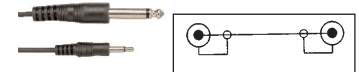

## PHONE PLUG CABLES

Fig. 1

Fig. 2

Fig. 3

Fig. 4

Fig. 5

Fig. 6

Fig. 7

Fig. 8

Fig. 9

Fig. 10

Fig. 11

Fig. 12

Fig. 13

Fig. 14

Fig. 15

### Phone Plug Cables

Retail Part No.	Bulk Part No.	Figure Number	Description	Cable Length
30-401		1	Shielded Single RCA Plug to 3.5mm Mini Phone Plug	1m ('3')
30-403		1	Shielded Single RCA Plug to 3.5mm Mini Phone Plug	2m ('6')
30-1812		2	Shielded Dual RCA Plug to 3.5mm Stereo Mini Plug	2m ('6')
30-444		3	Shielded Single RCA Plug to 1/4" Phone Plug	2m ('6')
30-1830		4	2 Conductor 2.5mm Subminiature Plug to 2.5mm Subminiature Jack	6m ('20')
30-415		5	2 Conductor 3.5mm Mini Phone Plug to Stripped end Cable	2m ('6')
30-1808		6	2 Conductor 3.5mm Mini Phone Plug to 3.5mm Phone Plug	1m ('3')
30-1809		6	2 Conductor 3.5mm Mini Phone Plug to 3.5mm Phone Plug	2m ('6')
30-1806		7	2 Conductor 3.5mm Mini Phone Plug to 3.5mm Phone Jack	2m ('6')
30-1807		7	2 Conductor 3.5mm Mini Phone Plug to 3.5mm Phone Jack	3.75m ('12')
30-431		8	2 Conductor 3.5mm Mini Phone Plug to 1/4" Phone Plug	2m ('6')
30-434		9	3 Conductor 3.5mm Mini Phone Plug to 1/4" Phone Plug	2m ('6')
30-443		10	2 Conductor 1/4" Phone Plug to 1/4" Phone Plug	2m ('6')
30-556		11	Coiled 2 Conductor 1/4" Phone Plug to Right Angle 1/4" Phone Plug, Guitar Cable	6m ('20')
30-1821		12	3 Conductor Stereo 3.5mm Mini Phone Plug to Stereo 3.5mm Mini Phone Plug	2m ('6')
30-1811		13	3 Conductor Stereo 3.5mm Mini Phone Plug to Stereo 3.5mm Mini Phone Jack	3m ('10')
30-1824		14	3 Conductor Stereo 1/4" Phone Plug to Stereo 1/4" Phone Jack	6m ('20')
30-1825		15	Coiled 3 Conductor Stereo 1/4" Phone Plug to Stereo 1/4" Phone Jack	7.6m ('25')
30-1697		16	Microphone Cable Low Noise	5m ('16')
30-1695		17	Microphone Cable	6m ('20')