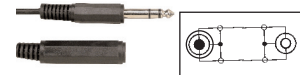

## PHONE PLUG CABLES

Fig. 1

Fig. 2

Fig. 3

Fig. 4

Fig. 5

Fig. 6

Fig. 7

Fig. 8

Fig. 9

Fig. 10

Fig. 11

Fig. 12

Fig. 13

Fig. 14

Fig. 15

### Phone Plug Cables

Retail Part No.	Bulk Part No.	Figure Number	Description	Cable Length
30-401		1	Shielded Single RCA Plug to 3.5mm Mini Phone Plug	1m ('3')
30-403		1	Shielded Single RCA Plug to 3.5mm Mini Phone Plug	2m ('6')
30-1812		2	Shielded Dual RCA Plug to 3.5mm Stereo Mini Plug	2m ('6')
30-444		3	Shielded Single RCA Plug to 1/4" Phone Plug	2m ('6')
30-1830		4	2 Conductor 2.5mm Subminiature Plug to 2.5mm Subminiature Jack	6m ('20')
30-415		5	2 Conductor 3.5mm Mini Phone Plug to Stripped end Cable	2m ('6')
30-1808		6	2 Conductor 3.5mm Mini Phone Plug to 3.5mm Phone Plug	1m ('3')
30-1809		6	2 Conductor 3.5mm Mini Phone Plug to 3.5mm Phone Plug	2m ('6')
30-1806		7	2 Conductor 3.5mm Mini Phone Plug to 3.5mm Phone Jack	2m ('6')
30-1807		7	2 Conductor 3.5mm Mini Phone Plug to 3.5mm Phone Jack	3.75m ('12')
30-431		8	2 Conductor 3.5mm Mini Phone Plug to 1/4" Phone Plug	2m ('6')
30-434		9	3 Conductor 3.5mm Mini Phone Plug to 1/4" Phone Plug	2m ('6')
30-443		10	2 Conductor 1/4" Phone Plug to 1/4" Phone Plug	2m ('6')
30-556		11	Coiled 2 Conductor 1/4" Phone Plug to Right Angle 1/4" Phone Plug, Guitar Cable	6m ('20')
30-1821		12	3 Conductor Stereo 3.5mm Mini Phone Plug to Stereo 3.5mm Mini Phone Plug	2m ('6')
30-1811		13	3 Conductor Stereo 3.5mm Mini Phone Plug to Stereo 3.5mm Mini Phone Jack	3m ('10')
30-1824		14	3 Conductor Stereo 1/4" Phone Plug to Stereo 1/4" Phone Jack	6m ('20')
30-1825		15	Coiled 3 Conductor Stereo 1/4" Phone Plug to Stereo 1/4" Phone Jack	7.6m ('25')
30-1697		16	Microphone Cable Low Noise	5m ('16')
30-1695		17	Microphone Cable	6m ('20')