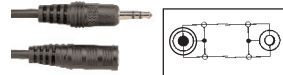

## PHONE PLUG CABLES

Fig. 1

Fig. 2

Fig. 3

Fig. 4

Fig. 5

Fig. 6

Fig. 7

Fig. 8

Fig. 9

Fig. 10

Fig. 11

Fig. 12

Fig. 13

Fig. 14

Fig. 15

Fig. 16

Fig. 17

### Phone Plug Cables

Retail Part No.	Bulk Part No.	Figure Number	Description	Cable Length
30-401		1	Shielded Single RCA Plug to 3.5mm Mini Phone Plug	1m ('3')
30-403		1	Shielded Single RCA Plug to 3.5mm Mini Phone Plug	2m ('6')
30-1812		2	Shielded Dual RCA Plug to 3.5mm Stereo Mini Plug	2m ('6')
30-444		3	Shielded Single RCA Plug to 1/4" Phone Plug	2m ('6')
30-1830		4	2 Conductor 2.5mm Subminiature Plug to 2.5mm Subminiature Jack	6m ('20')
30-415		5	2 Conductor 3.5mm Mini Phone Plug to Stripped end Cable	2m ('6')
30-1808		6	2 Conductor 3.5mm Mini Phone Plug to 3.5mm Phone Plug	1m ('3')
30-1809		6	2 Conductor 3.5mm Mini Phone Plug to 3.5mm Phone Plug	2m ('6')
30-1806		7	2 Conductor 3.5mm Mini Phone Plug to 3.5mm Phone Jack	2m ('6')
30-1807		7	2 Conductor 3.5mm Mini Phone Plug to 3.5mm Phone Jack	3.75m ('12')
30-431		8	2 Conductor 3.5mm Mini Phone Plug to 1/4" Phone Plug	2m ('6')
30-434		9	3 Conductor 3.5mm Mini Phone Plug to 1/4" Phone Plug	2m ('6')
30-443		10	2 Conductor 1/4" Phone Plug to 1/4" Phone Plug	2m ('6')
30-556		11	Coiled 2 Conductor 1/4" Phone Plug to Right Angle 1/4" Phone Plug, Guitar Cable	6m ('20')
30-1821		12	3 Conductor Stereo 3.5mm Mini Phone Plug to Stereo 3.5mm Mini Phone Plug	2m ('6')
30-1811		13	3 Conductor Stereo 3.5mm Mini Phone Plug to Stereo 3.5mm Mini Phone Jack	3m ('10')
30-1824		14	3 Conductor Stereo 1/4" Phone Plug to Stereo 1/4" Phone Jack	6m ('20')
30-1825		15	Coiled 3 Conductor Stereo 1/4" Phone Plug to Stereo 1/4" Phone Jack	7.6m ('25')
30-1697		16	Microphone Cable Low Noise	5m ('16')
30-1695		17	Microphone Cable	6m ('20')