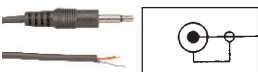

## PHONE PLUG CABLES

Fig. 1

Fig. 2

Fig. 3

Fig. 4

Fig. 5

Fig. 6

Fig. 7

Fig. 8

Fig. 9

Fig. 10

Fig. 11

Fig. 12

Fig. 13

Fig. 14

Fig. 15

### Phone Plug Cables

Retail Part No.	Bulk Part No.	Figure Number	Description	Cable Length
30-401		1	Shielded Single RCA Plug to 3.5mm Mini Phone Plug	1m ('3')
30-403		1	Shielded Single RCA Plug to 3.5mm Mini Phone Plug	2m ('6')
30-1812		2	Shielded Dual RCA Plug to 3.5mm Stereo Mini Plug	2m ('6')
30-444		3	Shielded Single RCA Plug to 1/4" Phone Plug	2m ('6')
30-1830		4	2 Conductor 2.5mm Subminiature Plug to 2.5mm Subminiature Jack	6m ('20')
30-415		5	2 Conductor 3.5mm Mini Phone Plug to Stripped end Cable	2m ('6')
30-1808		6	2 Conductor 3.5mm Mini Phone Plug to 3.5mm Phone Plug	1m ('3')
30-1809		6	2 Conductor 3.5mm Mini Phone Plug to 3.5mm Phone Plug	2m ('6')
30-1806		7	2 Conductor 3.5mm Mini Phone Plug to 3.5mm Phone Jack	2m ('6')
30-1807		7	2 Conductor 3.5mm Mini Phone Plug to 3.5mm Phone Jack	3.75m ('12')
30-431		8	2 Conductor 3.5mm Mini Phone Plug to 1/4" Phone Plug	2m ('6')
30-434		9	3 Conductor 3.5mm Mini Phone Plug to 1/4" Phone Plug	2m ('6')
30-443		10	2 Conductor 1/4" Phone Plug to 1/4" Phone Plug	2m ('6')
30-556		11	Coiled 2 Conductor 1/4" Phone Plug to Right Angle 1/4" Phone Plug, Guitar Cable	6m ('20')
30-1821		12	3 Conductor Stereo 3.5mm Mini Phone Plug to Stereo 3.5mm Mini Phone Plug	2m ('6')
30-1811		13	3 Conductor Stereo 3.5mm Mini Phone Plug to Stereo 3.5mm Mini Phone Jack	3m ('10')
30-1824		14	3 Conductor Stereo 1/4" Phone Plug to Stereo 1/4" Phone Jack	6m ('20')
30-1825		15	Coiled 3 Conductor Stereo 1/4" Phone Plug to Stereo 1/4" Phone Jack	7.6m ('25')
30-1697		16	Microphone Cable Low Noise	5m ('16')
30-1695		17	Microphone Cable	6m ('20')