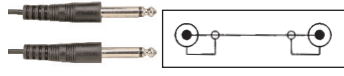

## PHONE PLUG CABLES

Fig. 1

Fig. 2

Fig. 3

Fig. 4

Fig. 5

Fig. 6

Fig. 7

Fig. 8

Fig. 9

Fig. 10

Fig. 11

Fig. 12

Fig. 13

Fig. 14

Fig. 15

Fig. 16

Fig. 17

### Phone Plug Cables

Retail Part No.	Bulk Part No.	Figure Number	Description	Cable Length
30-401		1	Shielded Single RCA Plug to 3.5mm Mini Phone Plug	1m ('3')
30-403		1	Shielded Single RCA Plug to 3.5mm Mini Phone Plug	2m ('6')
30-1812		2	Shielded Dual RCA Plug to 3.5mm Stereo Mini Plug	2m ('6')
30-444		3	Shielded Single RCA Plug to 1/4" Phone Plug	2m ('6')
30-1830		4	2 Conductor 2.5mm Subminiature Plug to 2.5mm Subminiature Jack	6m ('20')
30-415		5	2 Conductor 3.5mm Mini Phone Plug to Stripped end Cable	2m ('6')
30-1808		6	2 Conductor 3.5mm Mini Phone Plug to 3.5mm Phone Plug	1m ('3')
30-1809		6	2 Conductor 3.5mm Mini Phone Plug to 3.5mm Phone Plug	2m ('6')
30-1806		7	2 Conductor 3.5mm Mini Phone Plug to 3.5mm Phone Jack	2m ('6')
30-1807		7	2 Conductor 3.5mm Mini Phone Plug to 3.5mm Phone Jack	3.75m ('12')
30-431		8	2 Conductor 3.5mm Mini Phone Plug to 1/4" Phone Plug	2m ('6')
30-434		9	3 Conductor 3.5mm Mini Phone Plug to 1/4" Phone Plug	2m ('6')
30-443		10	2 Conductor 1/4" Phone Plug to 1/4" Phone Plug	2m ('6')
30-556		11	Coiled 2 Conductor 1/4" Phone Plug to Right Angle 1/4" Phone Plug, Guitar Cable	6m ('20')
30-1821		12	3 Conductor Stereo 3.5mm Mini Phone Plug to Stereo 3.5mm Mini Phone Plug	2m ('6')
30-1811		13	3 Conductor Stereo 3.5mm Mini Phone Plug to Stereo 3.5mm Mini Phone Jack	3m ('10')
30-1824		14	3 Conductor Stereo 1/4" Phone Plug to Stereo 1/4" Phone Jack	6m ('20')
30-1825		15	Coiled 3 Conductor Stereo 1/4" Phone Plug to Stereo 1/4" Phone Jack	7.6m ('25')
30-1697		16	Microphone Cable Low Noise	5m ('16')
30-1695		17	Microphone Cable	6m ('20')