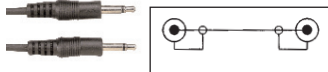

## PHONE PLUG CABLES

Fig. 1

Fig. 2

Fig. 3

Fig. 4

Fig. 5

Fig. 6

Fig. 7

Fig. 8

Fig. 9

Fig. 10

Fig. 11

Fig. 12

Fig. 13

Fig. 14

Fig. 15

### Phone Plug Cables

Retail Part No.	Bulk Part No.	Figure Number	Description	Cable Length
30-401		1	Shielded Single RCA Plug to 3.5mm Mini Phone Plug	1m ('3')
30-403		1	Shielded Single RCA Plug to 3.5mm Mini Phone Plug	2m ('6')
30-1812		2	Shielded Dual RCA Plug to 3.5mm Stereo Mini Plug	2m ('6')
30-444		3	Shielded Single RCA Plug to 1/4" Phone Plug	2m ('6')
30-1830		4	2 Conductor 2.5mm Subminiature Plug to 2.5mm Subminiature Jack	6m ('20')
30-415		5	2 Conductor 3.5mm Mini Phone Plug to Stripped end Cable	2m ('6')
30-1808		6	2 Conductor 3.5mm Mini Phone Plug to 3.5mm Phone Plug	1m ('3')
30-1809		6	2 Conductor 3.5mm Mini Phone Plug to 3.5mm Phone Plug	2m ('6')
30-1806		7	2 Conductor 3.5mm Mini Phone Plug to 3.5mm Phone Jack	2m ('6')
30-1807		7	2 Conductor 3.5mm Mini Phone Plug to 3.5mm Phone Jack	3.75m ('12')
30-431		8	2 Conductor 3.5mm Mini Phone Plug to 1/4" Phone Plug	2m ('6')
30-434		9	3 Conductor 3.5mm Mini Phone Plug to 1/4" Phone Plug	2m ('6')
30-443		10	2 Conductor 1/4" Phone Plug to 1/4" Phone Plug	2m ('6')
30-556		11	Coiled 2 Conductor 1/4" Phone Plug to Right Angle 1/4" Phone Plug, Guitar Cable	6m ('20')
30-1821		12	3 Conductor Stereo 3.5mm Mini Phone Plug to Stereo 3.5mm Mini Phone Plug	2m ('6')
30-1811		13	3 Conductor Stereo 3.5mm Mini Phone Plug to Stereo 3.5mm Mini Phone Jack	3m ('10')
30-1824		14	3 Conductor Stereo 1/4" Phone Plug to Stereo 1/4" Phone Jack	6m ('20')
30-1825		15	Coiled 3 Conductor Stereo 1/4" Phone Plug to Stereo 1/4" Phone Jack	7.6m ('25')
30-1697		16	Microphone Cable Low Noise	5m ('16')
30-1695		17	Microphone Cable	6m ('20')