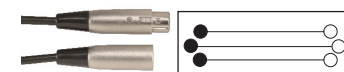

Fig. 17

Phone Plug Cables

Retail Part No.	Bulk Part No.	Figure Number	Description	Cable Length
30-401		1	Shielded Single RCA Plug to 3.5mm Mini Phone Plug	1m (~3')
30-403		1	Shielded Single RCA Plug to 3.5mm Mini Phone Plug	2m (~6')
30-1812		2	Shielded Dual RCA Plug to 3.5mm Stereo Mini Plug	2m (~6')
30-444		3	Shielded Single RCA Plug to 1/4" Phone Plug	2m (~6')
30-1830		4	2 Conductor 2.5mm Subminiature Plug to 2.5mm Subminiature Jack	6m (~20')
30-415		5	2 Conductor 3.5mm Mini Phone Plug to Stripped end Cable	2m (~6')
30-1808		6	2 Conductor 3.5mm Mini Phone Plug to 3.5mm Phone Plug	1m (~3')
30-1809		6	2 Conductor 3.5mm Mini Phone Plug to 3.5mm Phone Plug	2m (~6')
30-1806		7	2 Conductor 3.5mm Mini Phone Plug to 3.5mm Phone Jack	2m (~6')
30-1807		7	2 Conductor 3.5mm Mini Phone Plug to 3.5mm Phone Jack	3.75m (~12')
30-431		8	2 Conductor 3.5mm Mini Phone Plug to 1/4" Phone Plug	2m (~6')
30-434		9	3 Conductor 3.5mm Mini Phone Plug to 1/4" Phone Plug	2m (~6')
30-443		10	2 Conductor 1/4" Phone Plug to 1/4" Phone Plug	2m (~6')
30-556		11	Coiled 3 Conductor 1/4" Phone Plug to Right Angle 1/4" Phone Plug	6m (~20')
30-1821		12	3 Conductor Stereo 3.5mm Mini Phone Plug to Stereo 3.5mm Mini Phone Plug	2m (~6')
30-1811		13	3 Conductor Stereo 3.5mm Mini Phone Plug to Stereo 3.5mm Mini Phone Jack	3m (~10')
30-1824		14	3 Conductor Stereo 1/4" Phone Plug to Stereo 1/4" Phone Jack	6m (~20')
30-1825		15	Coiled 3 Conductor Stereo 1/4" Phone Plug to Stereo 1/4" Phone Jack	7.6m (~25')
30-1697		16	Microphone Cable Low Noise	5m (~16')
30-1695		17	Microphone Cable	6m (~20')