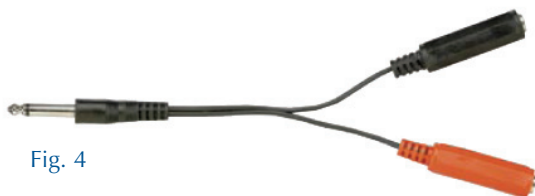

**AUDIO/VIDEO CABLE**

Fig. 1

~~Fig. 2~~

Fig. 3

**Audio Cables**

Retail Part No.	Bulk Part No.	Figure Number	Description	Length (Meters)	Ferrite Bead
65-1729-1M		1	Stereo Cable 3.5mm Phone Plug to 3.5mm Phone Plug-Metal Shell	1	No
<del>65-1729-3M</del>		<del>1</del>	<del>Stereo Cable 3.5mm Phone Plug to 3.5mm Phone Plug-Metal Shell</del>	<del>3.75</del>	<del>No</del>
<del>65-1730-3M</del>		<del>2</del>	<del>Stereo Cable 3.5mm Phone Plug to 3.5mm Phone Jack-Metal Shell</del>	<del>3.75</del>	<del>No</del>
65-1739-1M		3	Phone Plug 3.5mm Quad Plug to 3xRCA Plugs RWY-Metal Shell	1	No
65-1739-2M		3	Phone Plug 3.5mm Quad Plug to 3xRCA Plugs RWY-Metal Shell	2	No

Fig. 1

Fig. 2

Fig. 3

Fig. 4

Fig. 5

### Phono Pin Plug & Jack Combinations

Retail Part No.	Bulk Part No.	Figure Number	Description
30-510	30-510-BU	1	Phono Pin Plug to 2 Phono Pin Jacks
30-510-3		1	Phono Pin Plug to 2 Phono Pin Jacks-Gold
30-512	30-512-BU	2	Phono Pin Jack to 2 Phono Pin Plugs
30-512-3		2	Phono Pin Jack to 2 Phono Pin Plugs
30-514		3	Phono Pin Plug to 2 Phono Pin Plugs