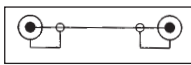

AUDIO/VIDEO CABLE

Fig. 2

Economy Audio/Video Cable