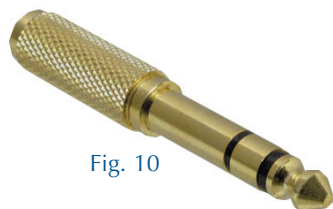

Fig. 7

Fig. 8

Fig. 9

Fig. 10

Fig. 11

Fig. 12

### Adapters

Retail Part No.	Bulk Part No.	Figure Number	Description
30-495	30-495-BU	1	3.5mm Mini Phone Plug to RCA Jack-all metal (Better)
30-472		2	1/4" Phone Plug to RCA Jack (Basic)
30-472-1		3	1/4" Mono Phone Plug to Mono 3.5mm Mini Phone Jack (Mono-Mono).(Basic)
30-478		4	2.5mm Subminiature Phone Plug to 3.5mm Phone Jack (Mono-Mono).(Basic)
30-1587		5	Mono 3.5mm Mini Phone Plug to Stereo 3.5mm Mini Phone Jack (Mono-Stereo).(Basic)
30-496		6	3.5mm Mini Phone Plug to 1/4" Phone Jack (Mono-Mono).(Basic)
30-1554		7	3.5mm Mini Phone Plug to 1/4" Stereo Phone Jack (Mono-Stereo).(Better)
30-1576		8	3.5mm Stereo Mini Phone Plug to 1/4" Stereo Phone Jack (Stereo-Stereo).(Basic)
30-1574		9	1/4" Stereo Phone Plug to 3.5mm Stereo Mini Phone Jack (Stereo-Stereo).(Basic)
30-1575		10	1/4" Stereo Phone Plug to 3.5mm Stereo Mini Phone Jack-Gold (Stereo-Stereo).(Best)
30-1571		11	3.5mm Stereo Mini Phone Jack to 3.5mm Stereo Mini Phone Jack (Stereo-Stereo).(Better)
30-1570		12	1/4" Mono Phone Jack to 1/4" Mono Phone Jack (Mono-Mono).(Basic)