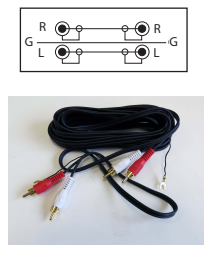

AUDIO/VIDEO

AUDIO/VIDEO CABLE (Cont.)

Fig. 2

Audio/Video Cable

Retail Part No.	Bulk Part No.	Figure Number	Description	Cable Length
30-1827		1	Shielded Pistol Type Dual Plugs with RCA Jack Adapter to Dual RCA Plugs	2m ('6')
30-1828		1	Shielded Pistol Type Dual Plugs with RCA Jack Adapter to Dual RCA Plugs	3.75m ('12')
30-413		2	Shielded Car Stereo-Dual RCA to Dual RCA with Grounding Wire at Both Ends	5m ('16')
30-410		3	Dual Shielded RCA Plugs to Dual RCA Jacks	1m ('3')
30-411		3	Dual Shielded RCA Plugs to Dual RCA Jacks	2m ('6')
30-1537		4	Interconnect Cable Triple RCA Plug RWY-Gold	2m ('6')
30-1537-25		4	Interconnect Cable Triple RCA Plug RWY-Gold	2m ('6')
SD-1538		4	Dubbing Cable Triple RCA Plug RWY-Gold-Stereo	3.75m ('12')
32-3236		5	RG-59 Dual Phono (RCA-Type) Plug to Dual Phono (RCA-Type) Plug-Gold	2m ('6')

AUDIO CABLE

Audio Cables

Retail Part No.	Bulk Part No.	Figure Number	Description	Length (Meters)	Ferrite Bead
65-1713-1M		6	Stereo Cable 3.5mm Phone Plug to 3.5mm Phone Plug	1	No
65-1719-1M		7	Stereo Cable 1/4" Phone Plug to 1/4" Phone Plug	1	No
65-1720-1M		8	Phone Plug 3.5mm Quad Plug to 3.5mm Quad Jack	1	No
65-1723-1M		9	Phone Plug 3.5mm Quad Plug to 3xRCA Plugs RWY	1	No
65-1726-1M		10	Phone Plug Rt. Angle 3.5mm Quad Plug to 3xRCA Plugs RWY	1	No