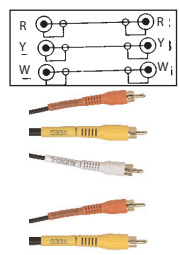

AUDIO/VIDEO

AUDIO/VIDEO CABLE (Cont.)

Fig. 4

Audio/Video Cable

Retail Part No.	Bulk Part No.	Figure Number	Description	Cable Length
30-1827		1	Shielded Pistol Type Dual Plugs with RCA Jack Adapter to Dual RCA Plugs	2m ('6')
30-1828		1	Shielded Pistol Type Dual Plugs with RCA Jack Adapter to Dual RCA Plugs	3.75m ('12')
30-413		2	Shielded Car Stereo-Dual RCA to Dual RCA with Grounding Wire at Both Ends	5m ('16')
30-410		3	Dual Shielded RCA Plugs to Dual RCA Jacks	1m ('3')
30-411		3	Dual Shielded RCA Plugs to Dual RCA Jacks	2m ('6')
30-1537		4	Interconnect Cable Triple RCA Plug RWY-Gold	2m ('6')
30-1537-25		4	Interconnect Cable Triple RCA Plug RWY-Gold	2m ('6')
SD-1538		4	Dubbing Cable Triple RCA Plug RWY-Gold-Stereo	3.75m ('12')
32-3236		5	RG-59 Dual Phono (RCA-Type) Plug to Dual Phono (RCA-Type) Plug-Gold	2m ('6')

AUDIO CABLE

Audio Cables

Retail Part No.	Bulk Part No.	Figure Number	Description	Length (Meters)	Ferrite Bead
65-1713-1M		6	Stereo Cable 3.5mm Phone Plug to 3.5mm Phone Plug	1	No
65-1719-1M		7	Stereo Cable 1/4" Phone Plug to 1/4" Phone Plug	1	No
65-1720-1M		8	Phone Plug 3.5mm Quad Plug to 3.5mm Quad Jack	1	No
65-1723-1M		9	Phone Plug 3.5mm Quad Plug to 3xRCA Plugs RWY	1	No
65-1726-1M		10	Phone Plug Rt. Angle 3.5mm Quad Plug to 3xRCA Plugs RWY	1	No