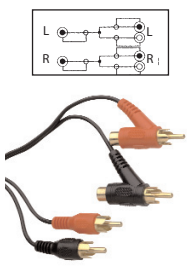

AUDIO/VIDEO CABLE (Cont.)

Fig. 1