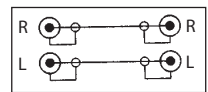

Fig. 5

Economy Audio/Video Cable

Retail Part No.	Bulk Part No.	Figure Number	Description	Cable Length
30-1706		1	Un-Shielded Single RCA Plug to RCA Plug; 2 Conductor 24 AWG	6m ('20')
30-1708		1	Un-Shielded Single RCA Plug to RCA Plug; 2 Conductor 24 AWG	12m ('40')
30-1705		1	Un-Shielded 18 AWG Single RCA Plug to RCA Plug; 2 Conductor	6m ('20')
30-1707		1	Un-Shielded 18 AWG Single RCA Plug to RCA Plug; 2 Conductor	12m ('40')
30-1856		2	Shielded Single Right Angle RCA Plug to Single Right Angle RCA Plug	2m ('6')
30-400		3	Shielded Single RCA Plug to RCA Plug; 2 Conductor	.5m ('1.5')
30-402	30-402-BU	3	Shielded Single RCA Plug to RCA Plug; 2 Conductor	1m ('3')
30-404	30-404-BU	3	Shielded Single RCA Plug to RCA Plug; 2 Conductor 6'	2m ('6')
30-406		3	Shielded Single RCA Plug to RCA Plug; 2 Conductor	3.75m ('12')
32-3148		3	RG-59 Phono (RCA-type) Plug to Phono (RCA-type) Plug	1m ('3')
32-3149		3	RG-59 Phono (RCA-type) Plug to Phono (RCA-type) Plug	2m ('6')
32-3150		3	RG-59 Phono (RCA-type) Plug to Phono (RCA-type) Plug	3m ('12')
30-426		4	Shielded Single RCA Plug to Single RCA Jack	1m ('3')
30-428		4	Shielded Single RCA Plug to Single RCA Jack	2m ('6')
30-430		4	Shielded Single RCA Plug to Single RCA Jack	3.75m ('12')
30-407	30-407-BU	5	Shielded Dual RCA Plugs to Dual RCA Plugs	1m ('3')
30-407-60		5	Shielded Dual RCA Plugs to Dual RCA Plugs-60 Pieces	1m ('3')
30-407-3		5	Shielded Dual RCA Plugs to Dual RCA Plugs-Gold	1m ('3')
30-408		5	Shielded Dual RCA Plugs to Dual RCA Plugs	2m ('6')
30-408-3		5	Shielded Dual RCA Plugs to Dual RCA Plugs-Gold	2m ('6')
30-408-50	30-408-BU	5	Shielded Dual RCA Plugs to Dual RCA Plugs-50 Pieces	2m ('6')
30-409	30-409-BU	5	Shielded Dual RCA Plugs to Dual RCA Plugs	3.75m ('12')
30-419		5	Shielded Dual RCA Plugs to Dual RCA Plugs-Stereo	5m ('16')
30-513		5	Shielded Dual RCA	7.6m ('25')