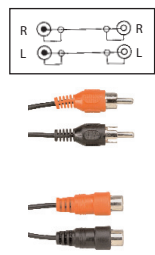

AUDIO/VIDEO

AUDIO/VIDEO CABLE (Cont.)

Fig. 3

Audio/Video Cable

Retail Part No.	Bulk Part No.	Figure Number	Description	Cable Length
30-1827		1	Shielded Pistol Type Dual Plugs with RCA Jack Adapter to Dual RCA Plugs	2m ('6')
30-1828		1	Shielded Pistol Type Dual Plugs with RCA Jack Adapter to Dual RCA Plugs	3.75m ('12')
30-413		2	Shielded Car Stereo-Dual RCA to Dual RCA with Grounding Wire at Both Ends	5m ('16')
30-410		3	Dual Shielded RCA Plugs to Dual RCA Jacks	1m ('3')
30-411		3	Dual Shielded RCA Plugs to Dual RCA Jacks	2m ('6')
30-1537		4	Interconnect Cable Triple RCA Plug RWY-Gold	2m ('6')
30-1537-25		4	Interconnect Cable Triple RCA Plug RWY-Gold	2m ('6')
SD-1538		4	Dubbing Cable Triple RCA Plug RWY-Gold-Stereo	3.75m ('12')
32-3236		5	RG-59 Dual Phono (RCA-Type) Plug to Dual Phono (RCA-Type) Plug-Gold	2m ('6')

AUDIO CABLE

Audio Cables

Retail Part No.	Bulk Part No.	Figure Number	Description	Length (Meters)	Ferrite Bead
65-1713-1M		6	Stereo Cable 3.5mm Phone Plug to 3.5mm Phone Plug	1	No
65-1719-1M		7	Stereo Cable 1/4" Phone Plug to 1/4" Phone Plug	1	No
65-1720-1M		8	Phone Plug 3.5mm Quad Plug to 3.5mm Quad Jack	1	No
65-1723-1M		9	Phone Plug 3.5mm Quad Plug to 3xRCA Plugs RWY	1	No
65-1726-1M		10	Phone Plug Rt. Angle 3.5mm Quad Plug to 3xRCA Plugs RWY	1	No