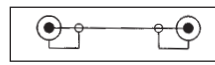

AUDIO/VIDEO CABLE

Fig. 3

Economy Audio/Video Cable