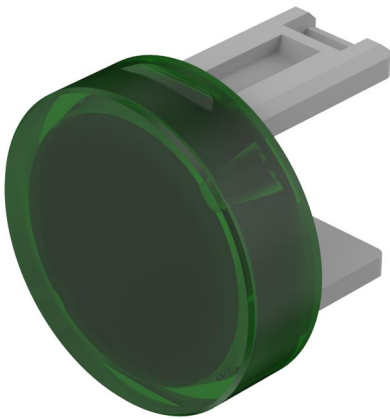

01-983.5 - Lens plastic

Attention: The preview is based on a sample product. This can differ from your current configuration.

Other Attributes

Weight	0,001 kg
Dimension	Ø 15.8 mm

Operating-/Indication part

Lens optics	transparent
Lens colour	green
Lens material	Plastic
Lens profile	flat
Lens illumination	illuminative