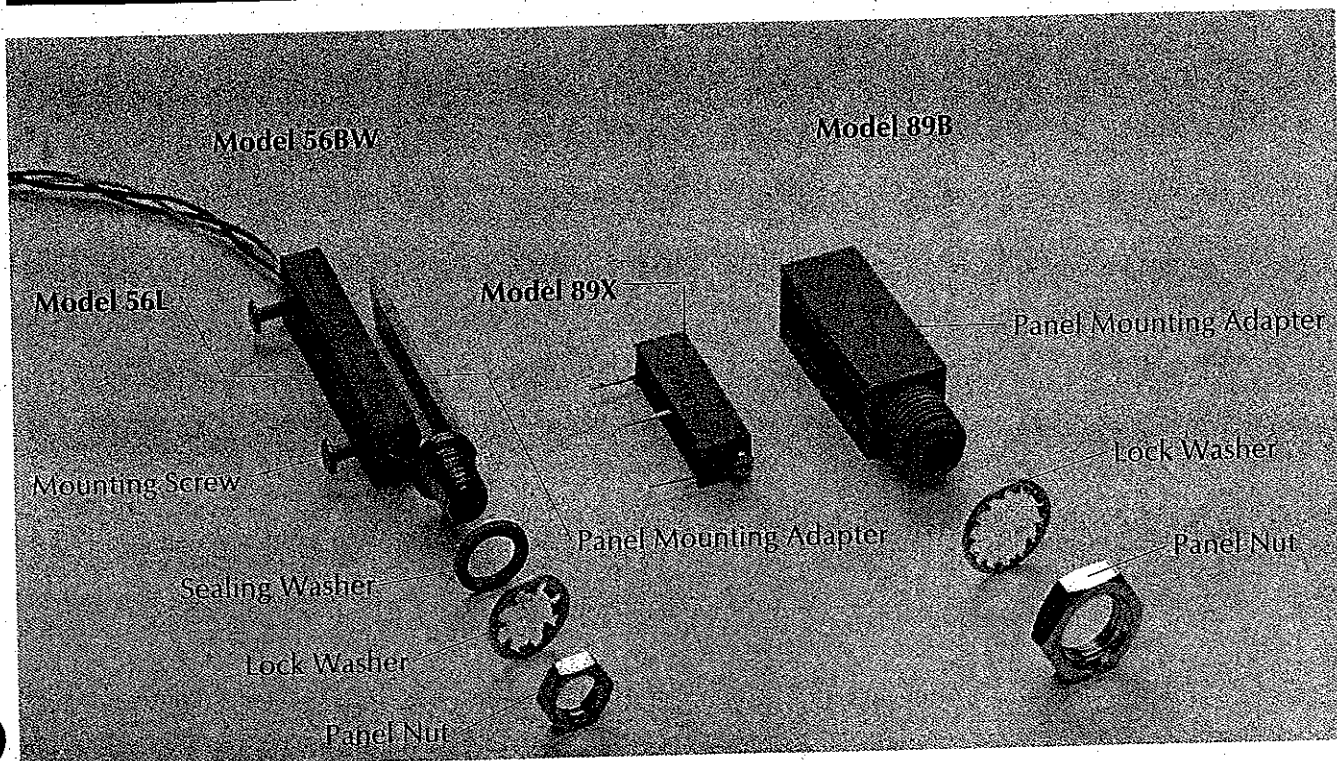

Panel Mounting Adapters Ordering Information

Panel Mounted Models:

Helitrim Cermet Trimming Potentiometers may be ordered pre-assembled with panel mounted adapter or separately. The following examples and model by model listing should simplify ordering. Beckman sales representatives will provide additional information upon request.

Example: When ordering Model 56L pre-assembled, specify 56LBW.

Example: When ordering Model 56L with separate unassembled panel mounting adapter, specify 56BW plus 56L trimmer.

Helitrim® Trimming Potentiometer Models	To Order Panel Mounting Adapter Pre-Assembled With Trimmer	To Order Panel Mounting Adapter Separately	Page No. of Elec./Mech. Specs.
55L	55LBR (Resistance Value)	55BW	5-12
55S	55SBR (Resistance Value)	55BW	5-12
56L	56LBWR (Resistance Value)	56BW	5-14
58S	58SBWR (Resistance Value)	56BW	5-16
78L	78LBWR (Resistance Value)	56BW	5-32
78P	78PBWR (Resistance Value)	56BW	5-32
78S	78SBWR (Resistance Value)	56BW	5-32
89	89PBR (Resistance Value)	89B	5-36

5 Trimmers